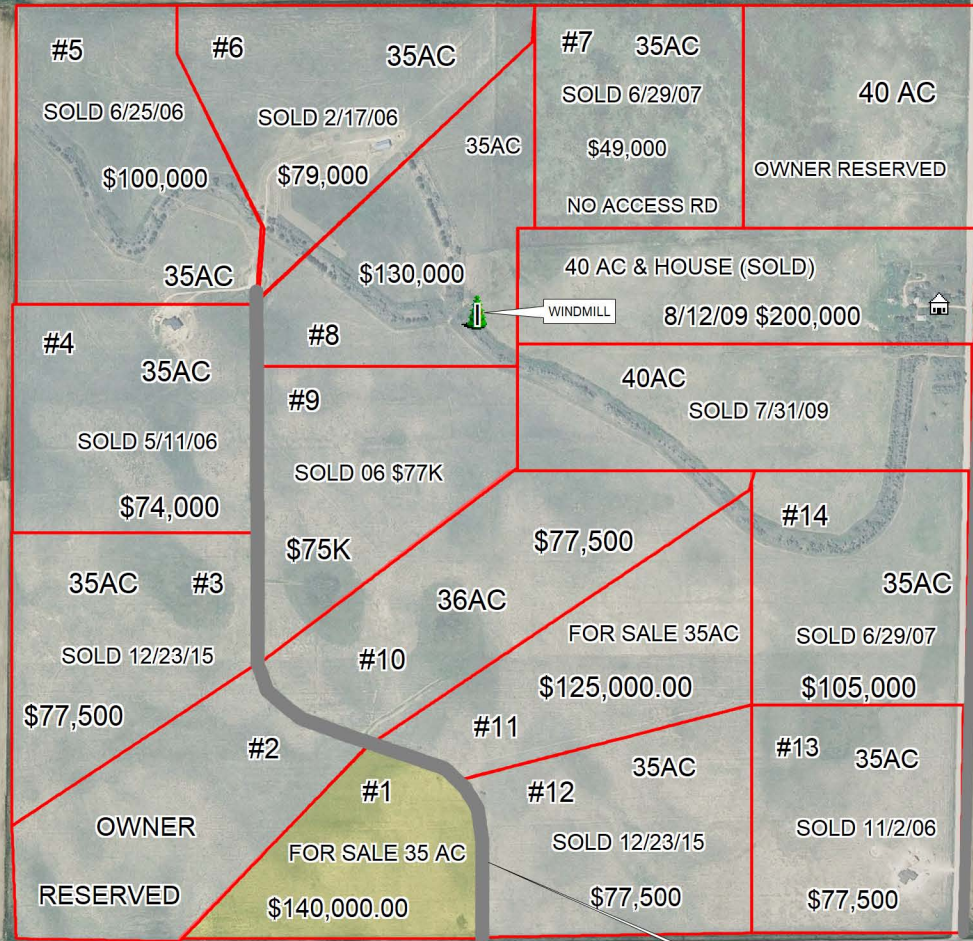

" EVERGREEN COUNTRY ESTATES "

35+ ACRE HOMESITES

5 MILES NE OF BYERS

(GREEN ARE COMPS)

(YELLOW FOR SALE)

ADAMS COUNTY

US HWY 36

COLANDREALTY.COM

NORTH

B
E
H
R
E
N
S
R
D

SUBJECT PORPERTY US HWY 36 & TIMBERLAKE RD

303-748-7028

Data use subject to license.

© DeLorme. XMap® 8.

www.delorme.com