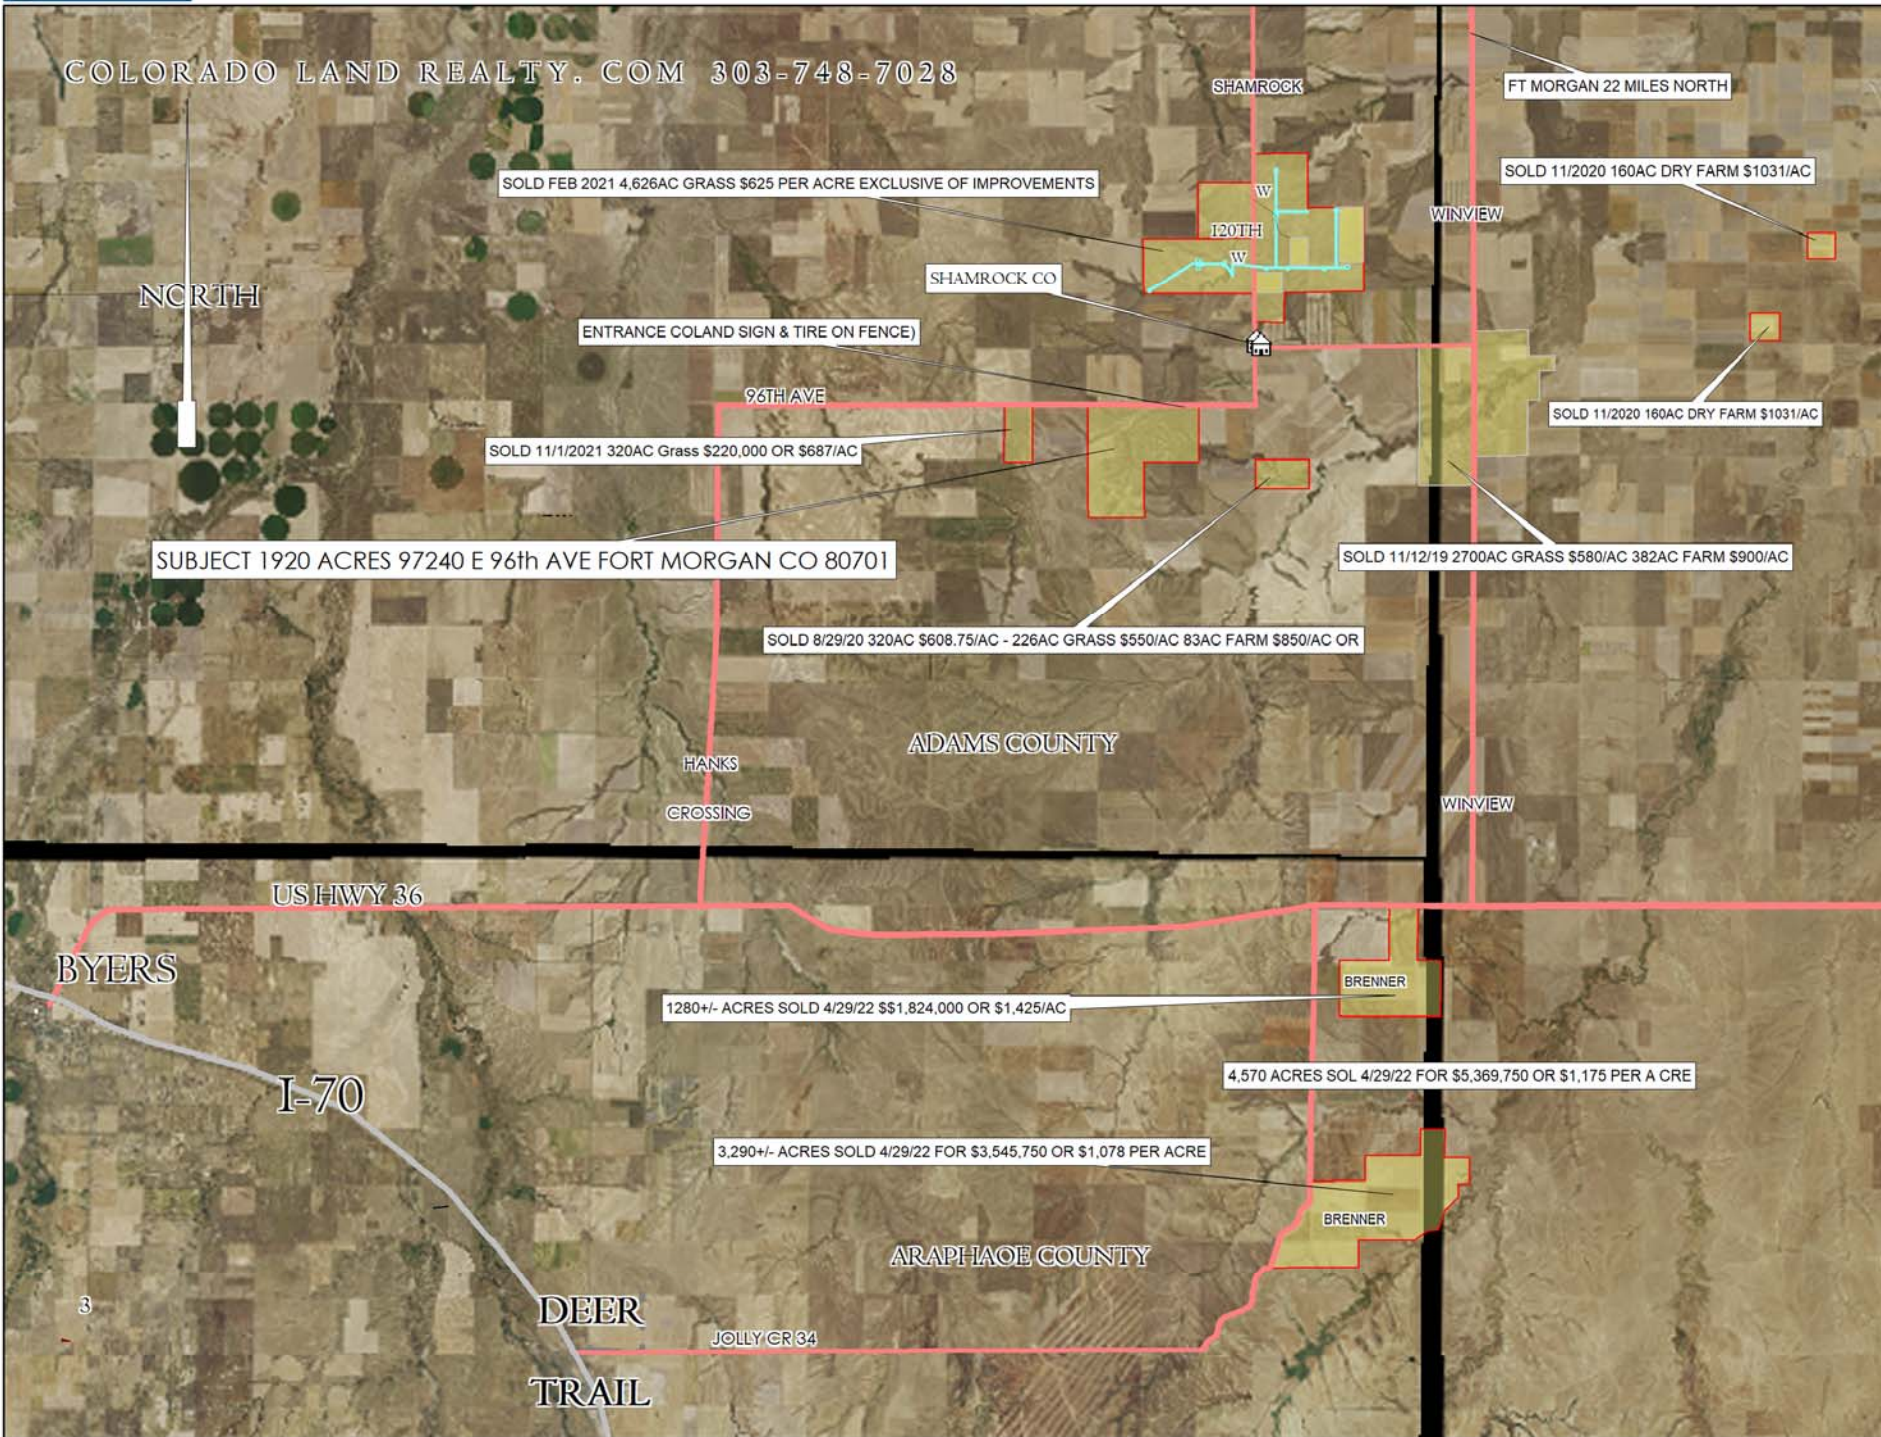

COLORADO LAND REALTY. COM 303-748-7028

Data use subject to license.

© DeLorme. XMap® 8.

www.delorme.com

Data Zoom 9-7